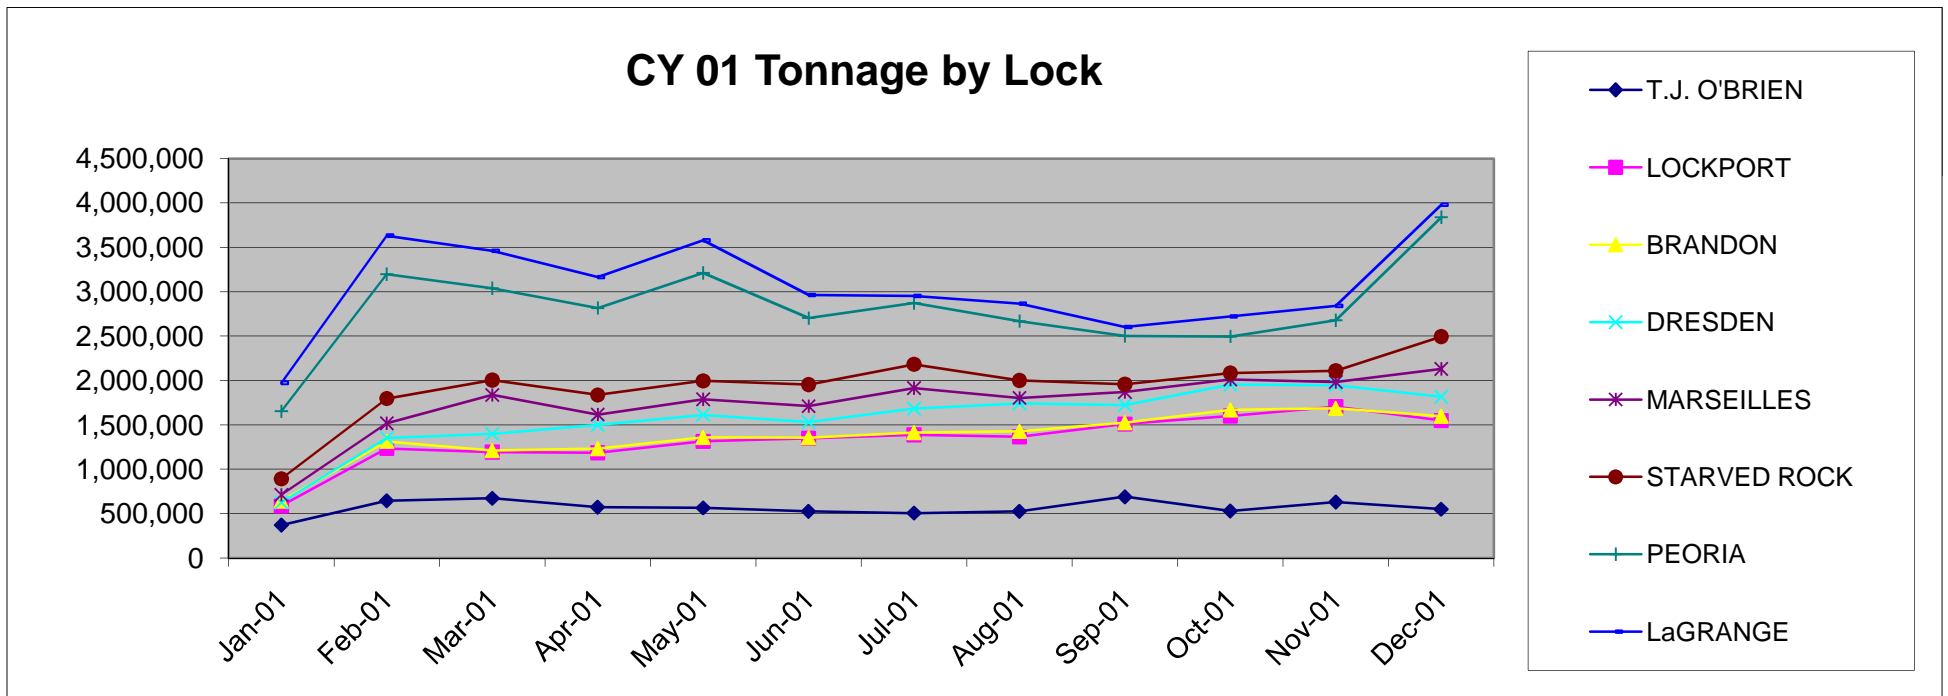

CY 01 Tonnage by Lock

(Source of Information: OMNI, Report 14)

LOCK & DAM	Jan-01	Feb-01	Mar-01	Apr-01	May-01	Jun-01	Jul-01	Aug-01	Sep-01	Oct-01	Nov-01	Dec-01
T.J. O'BRIEN	368,468	644,159	672,772	572,619	563,612	526,221	505,205	526,253	689,791	528,795	631,301	549,110
LOCKPORT	585,200	1,233,539	1,191,235	1,184,958	1,313,445	1,347,409	1,387,205	1,365,849	1,508,194	1,600,606	1,705,213	1,547,444
BRANDON	639,361	1,312,634	1,208,637	1,230,842	1,356,672	1,354,788	1,412,674	1,427,404	1,523,856	1,667,628	1,687,413	1,596,122
DRESDEN	624,459	1,352,254	1,397,401	1,497,054	1,612,186	1,530,496	1,683,457	1,739,073	1,722,730	1,953,013	1,947,441	1,816,836
MARSEILLES	711,349	1,516,461	1,836,338	1,615,559	1,787,951	1,710,044	1,914,036	1,803,183	1,868,358	2,011,346	1,981,493	2,129,966
STARVED ROCK	891,466	1,796,053	2,003,992	1,835,843	1,994,539	1,953,885	2,181,595	2,000,573	1,957,570	2,083,063	2,107,395	2,494,061
PEORIA	1,651,920	3,196,092	3,038,286	2,816,483	3,210,839	2,701,174	2,873,116	2,668,227	2,500,279	2,495,388	2,677,658	3,838,634
LaGRANGE	1,972,544	3,631,238	3,460,025	3,165,564	3,579,883	2,962,016	2,951,582	2,865,235	2,601,582	2,721,061	2,840,581	3,978,515

TOTAL TONNAGE 7,444,767 14,682,430 14,808,686 13,918,922 15,419,127 14,086,033 14,908,870 14,395,797 14,372,360 15,060,900 15,578,495 17,950,688

CY 01 Tonnage by Lock

CY 00 Tonnage by Lock

(Source of Information: OMNI, Report 14)

TOTAL TONNAGE 13,742,413 14,177,225 13,240,584 12,891,093 14,283,120 13,818,408 15,120,924 15,551,534 12,352,399 13,322,433 13,800,974 15,604,205