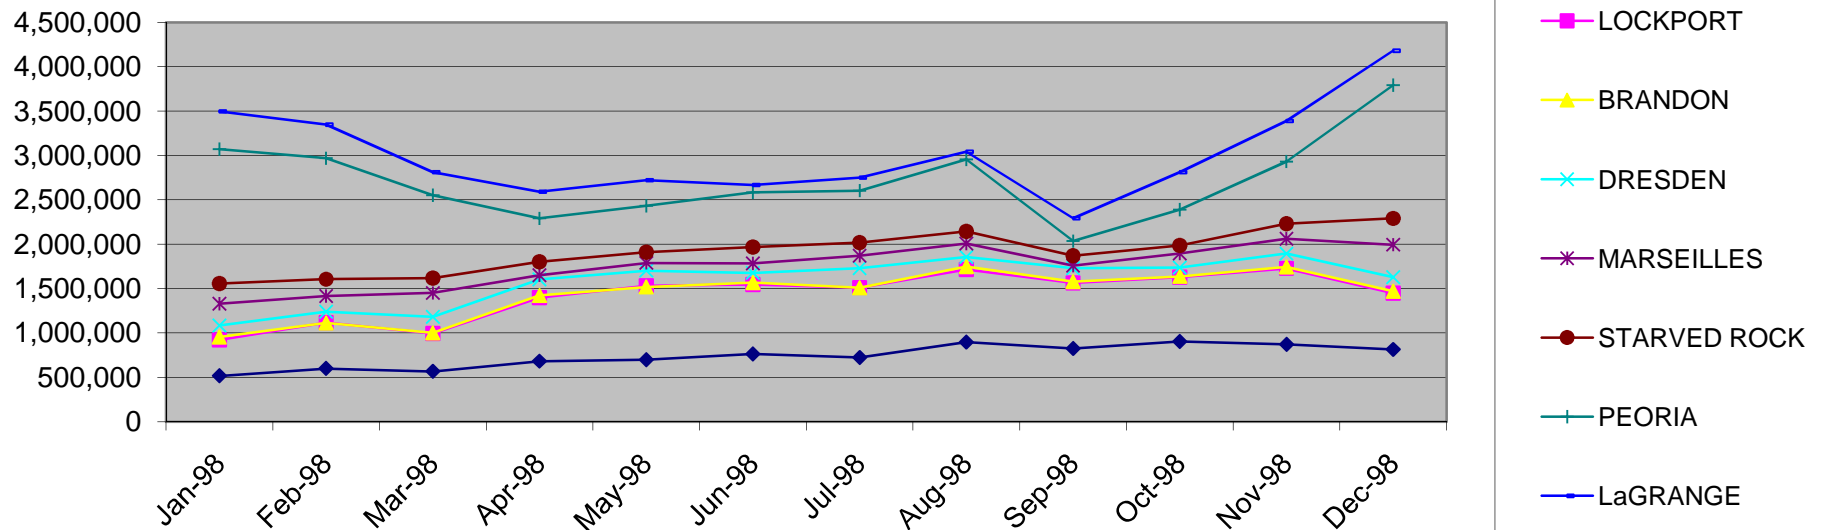

CY 98 Tonnage by Lock

(Source of Information: OMNI, Report 14)

LOCK & DAM	Jan-98	Feb-98	Mar-98	Apr-98	May-98	Jun-98	Jul-98	Aug-98	Sep-98	Oct-98	Nov-98	Dec-98
T.J. O'BRIEN	515,739	598,660	565,975	681,335	698,399	761,594	722,444	897,505	823,419	904,495	870,134	814,585
LOCKPORT	922,379	1,117,465	994,742	1,396,857	1,530,798	1,545,683	1,511,100	1,714,203	1,564,096	1,628,958	1,727,442	1,449,197
BRANDON	954,615	1,113,792	1,002,118	1,421,896	1,517,874	1,566,853	1,508,138	1,747,203	1,578,058	1,637,308	1,743,918	1,468,763
DRESDEN	1,083,347	1,238,605	1,181,449	1,603,896	1,702,266	1,676,688	1,728,330	1,856,275	1,729,775	1,735,982	1,893,700	1,628,517
MARSEILLES	1,330,181	1,415,819	1,450,069	1,648,916	1,788,484	1,783,462	1,870,732	2,008,163	1,757,343	1,894,336	2,060,582	1,994,225
STARVED ROCK	1,556,891	1,605,543	1,617,245	1,801,045	1,910,563	1,967,905	2,018,197	2,143,377	1,868,995	1,984,850	2,230,675	2,290,318
PEORIA	3,071,663	2,968,492	2,552,382	2,290,424	2,431,581	2,582,187	2,603,312	2,956,226	2,034,102	2,389,867	2,931,590	3,792,485
LaGRANGE	3,495,602	3,346,991	2,812,252	2,590,905	2,721,955	2,665,671	2,750,108	3,042,096	2,293,053	2,810,515	3,388,557	4,179,799

TOTAL TONNAGE   12,930,417   13,405,367   12,176,232   13,435,274   14,301,920   14,550,043   14,712,361   16,365,048   13,648,841   14,986,311   16,846,598   17,617,889

CY 98 Tonnage by Lock