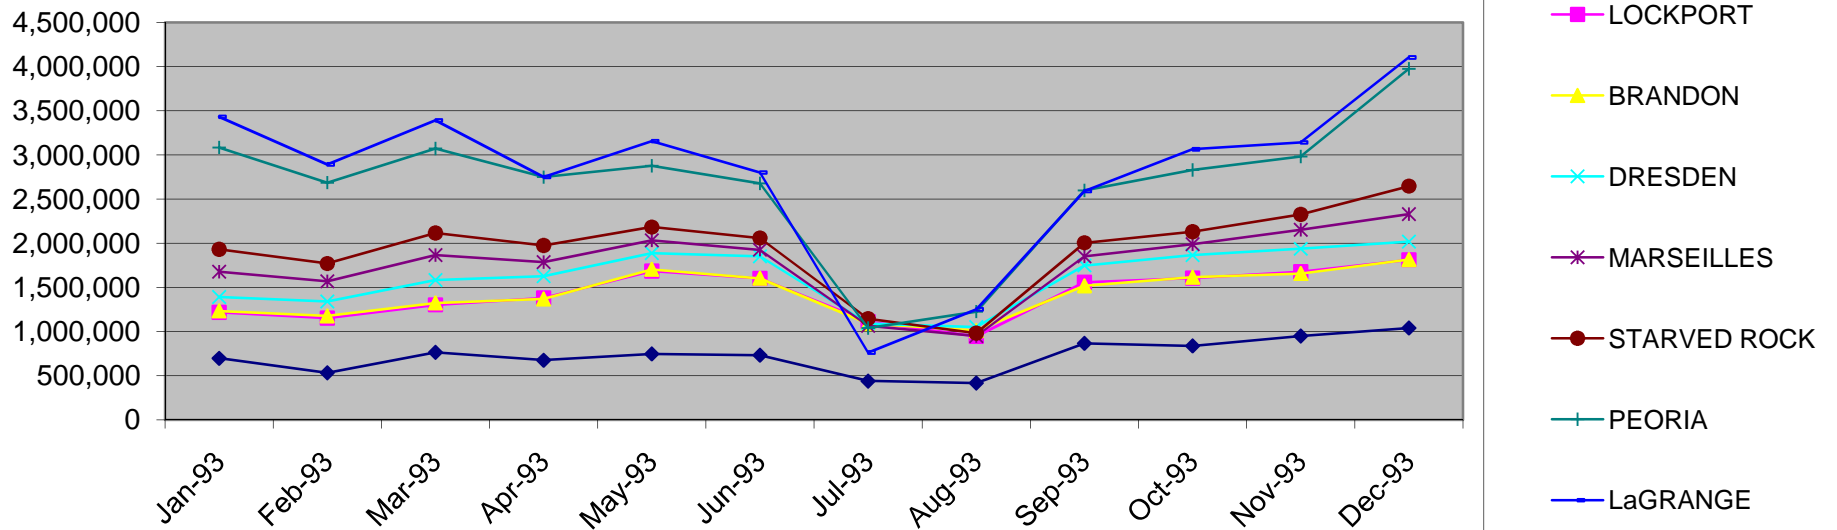

CY 93 Tonnage by Lock

(Source of Information: OMNI, Report 14)

LOCK & DAM	Jan-93	Feb-93	Mar-93	Apr-93	May-93	Jun-93	Jul-93	Aug-93	Sep-93	Oct-93	Nov-93	Dec-93
T.J. O'BRIEN	697,285	531,855	763,055	675,600	746,175	730,600	439,500	416,430	864,689	836,659	948,496	1,040,022
LOCKPORT	1,216,817	1,151,415	1,300,888	1,378,175	1,683,151	1,599,500	1,109,944	943,190	1,557,408	1,602,809	1,675,030	1,811,700
BRANDON	1,232,372	1,176,215	1,321,770	1,366,650	1,702,551	1,601,050	1,088,294	1,007,900	1,516,403	1,613,148	1,654,815	1,813,700
DRESDEN	1,388,947	1,339,215	1,582,870	1,624,777	1,886,663	1,849,880	1,089,444	1,049,059	1,746,689	1,863,002	1,935,665	2,016,940
MARSEILLES	1,677,197	1,567,752	1,864,448	1,783,697	2,031,233	1,923,780	1,064,704	947,009	1,848,607	1,986,844	2,151,532	2,328,950
STARVED ROCK	1,930,597	1,769,039	2,114,347	1,974,147	2,181,933	2,058,417	1,145,110	981,659	2,003,712	2,128,386	2,325,428	2,644,837
PEORIA	3,083,227	2,684,950	3,070,407	2,747,067	2,875,789	2,675,717	1,038,224	1,224,946	2,597,015	2,828,453	2,980,493	3,973,455
LaGRANGE	3,430,677	2,891,475	3,391,057	2,749,419	3,154,895	2,800,078	761,253	1,250,027	2,588,921	3,062,060	3,138,997	4,101,981

TOTAL TONNAGE   14,657,119   13,111,916   15,408,842   14,299,532   16,262,390   15,239,022   7,736,473   7,820,220   14,723,444   15,921,361   16,810,456   19,731,585

CY 93 Tonnage by Lock