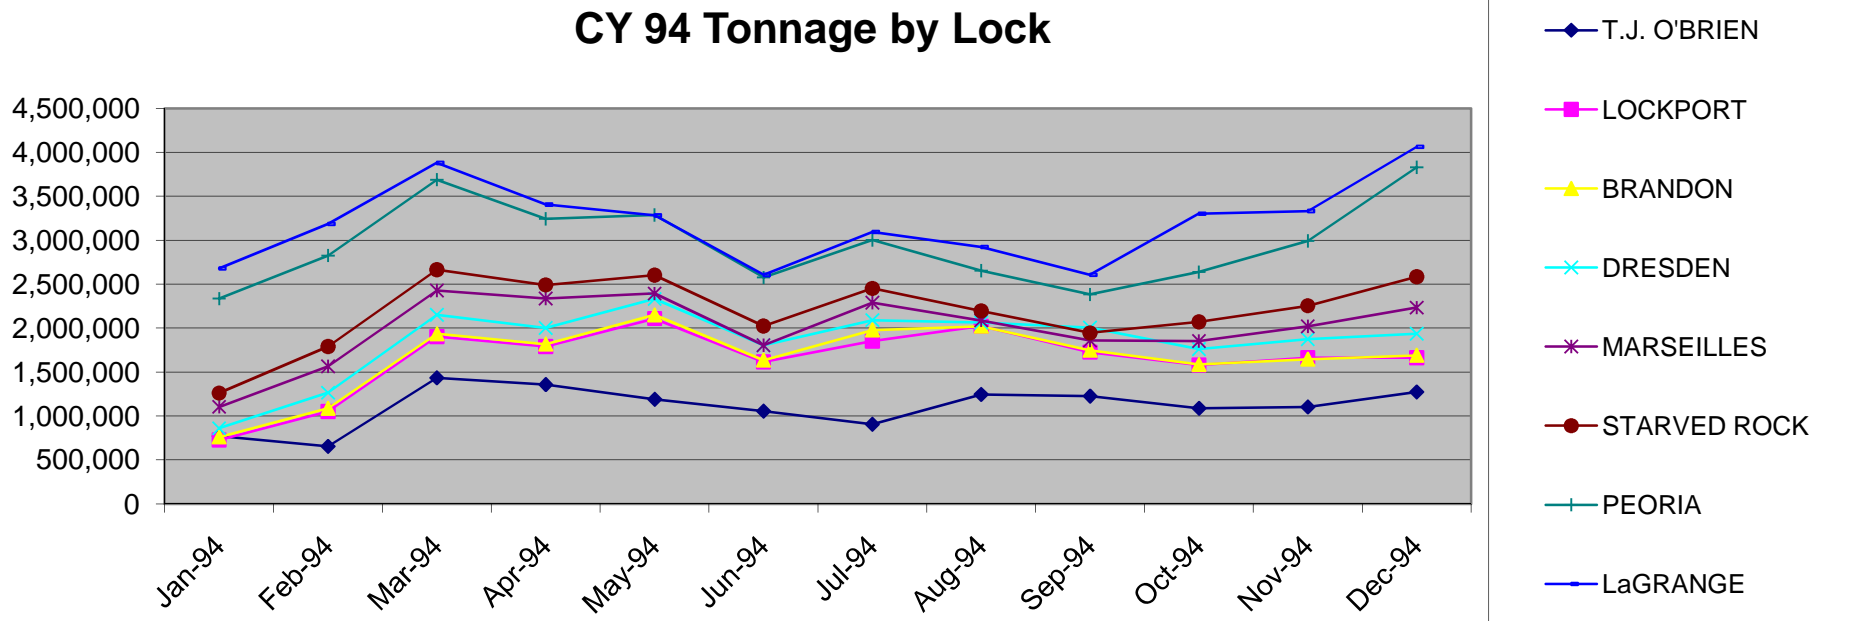

(Source of Information: OMNI, Report 14)

LOCK & DAM	Jan-94	Feb-94	Mar-94	Apr-94	May-94	Jun-94	Jul-94	Aug-94	Sep-94	Oct-94	Nov-94	Dec-94
T.J. O'BRIEN	770,209	653,100	1,433,517	1,355,285	1,189,713	1,054,110	904,090	1,245,164	1,225,640	1,088,108	1,100,250	1,272,132
LOCKPORT	726,949	1,051,120	1,902,244	1,790,699	2,108,337	1,614,613	1,852,016	2,021,601	1,725,958	1,578,041	1,664,103	1,662,399
BRANDON	761,129	1,086,362	1,934,519	1,816,779	2,149,179	1,633,012	1,977,068	2,020,601	1,746,421	1,584,654	1,644,246	1,688,999
DRESDEN	859,884	1,264,344	2,150,104	2,000,027	2,330,600	1,803,480	2,090,137	2,063,958	2,005,267	1,761,897	1,874,114	1,936,566
MARSEILLES	1,103,547	1,563,753	2,428,041	2,336,074	2,392,765	1,805,433	2,287,738	2,086,128	1,858,045	1,850,599	2,019,432	2,232,656
STARVED ROCK	1,260,247	1,789,617	2,663,466	2,490,303	2,601,163	2,021,946	2,450,868	2,195,673	1,944,660	2,071,300	2,253,831	2,584,388
PEORIA	2,334,485	2,825,252	3,687,936	3,241,883	3,287,377	2,575,017	3,001,597	2,653,710	2,381,520	2,636,867	2,991,231	3,828,262
LaGRANGE	2,678,694	3,183,150	3,877,821	3,404,685	3,280,994	2,603,832	3,092,377	2,921,450	2,606,557	3,300,901	3,331,637	4,061,265

TOTAL TONNAGE   10,495,144   13,416,698   20,077,648   18,435,735   19,340,128   15,111,443   17,655,891   17,208,285   15,494,068   15,872,367   16,878,844   19,266,667

CY 94 Tonnage by Lock