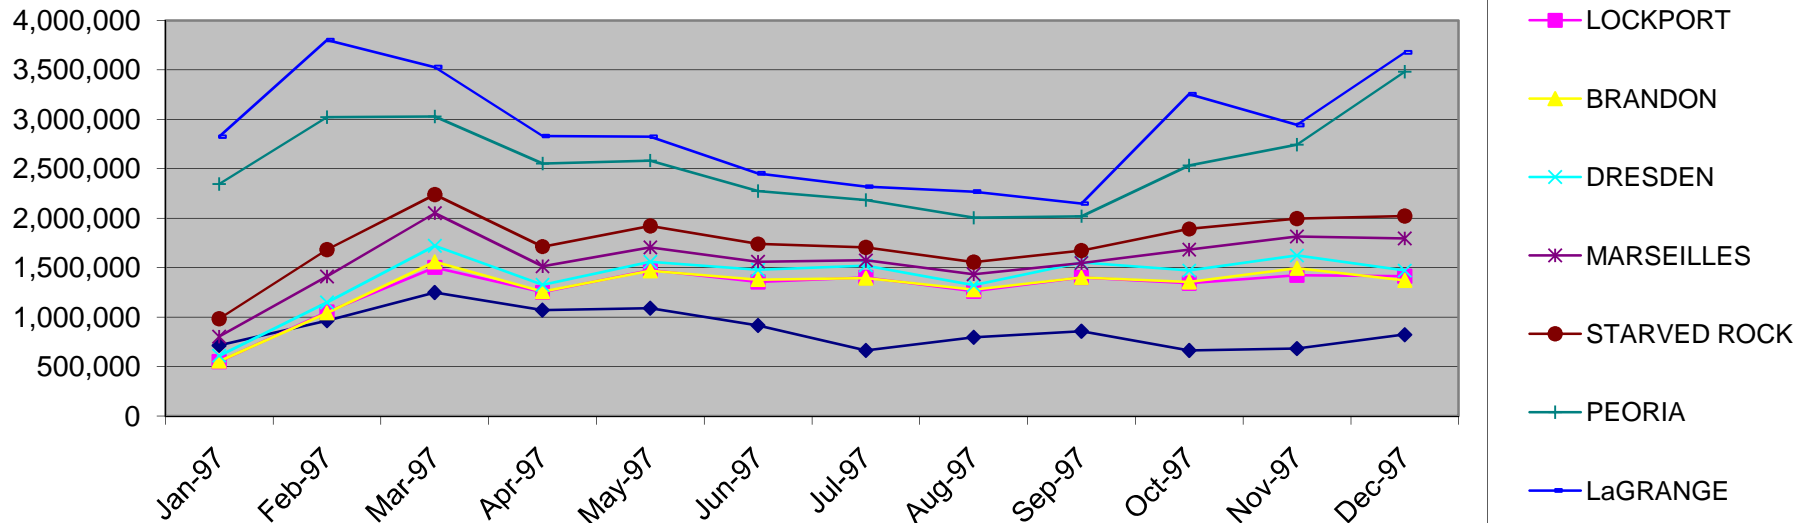

CY 97 Tonnage by Lock

(Source of Information: OMNI, Report 14)

LOCK & DAM	Jan-97	Feb-97	Mar-97	Apr-97	May-97	Jun-97	Jul-97	Aug-97	Sep-97	Oct-97	Nov-97	Dec-97
T.J. O'BRIEN	713,212	963,900	1,248,191	1,070,334	1,088,621	915,021	663,549	796,465	857,243	662,785	681,113	822,573
LOCKPORT	548,364	1,050,170	1,501,637	1,249,873	1,473,075	1,354,086	1,400,261	1,260,157	1,399,756	1,341,517	1,423,559	1,412,563
BRANDON	553,424	1,041,549	1,558,441	1,256,937	1,466,675	1,378,738	1,393,676	1,275,520	1,399,080	1,354,817	1,492,825	1,370,713
DRESDEN	608,577	1,146,743	1,720,828	1,326,458	1,557,638	1,477,919	1,521,356	1,320,826	1,553,105	1,470,124	1,622,105	1,470,066
MARSEILLES	801,847	1,409,598	2,051,567	1,514,115	1,704,379	1,559,970	1,573,452	1,432,635	1,544,720	1,681,999	1,814,951	1,794,404
STARVED ROCK	981,797	1,680,803	2,238,355	1,711,834	1,920,295	1,738,464	1,703,667	1,554,670	1,672,114	1,890,681	1,995,308	2,022,167
PEORIA	2,344,603	3,021,630	3,027,929	2,552,314	2,582,744	2,273,706	2,183,352	2,003,703	2,019,517	2,531,799	2,742,860	3,480,980
LaGRANGE	2,824,057	3,801,492	3,527,475	2,831,516	2,824,947	2,453,188	2,319,336	2,268,457	2,147,627	3,254,648	2,942,344	3,676,709

TOTAL TONNAGE   9,375,881   14,115,885   16,874,423   13,513,381   14,618,374   13,151,092   12,758,649   11,912,433   12,593,162   14,188,370   14,715,065   16,050,175

CY 97 Tonnage by Lock