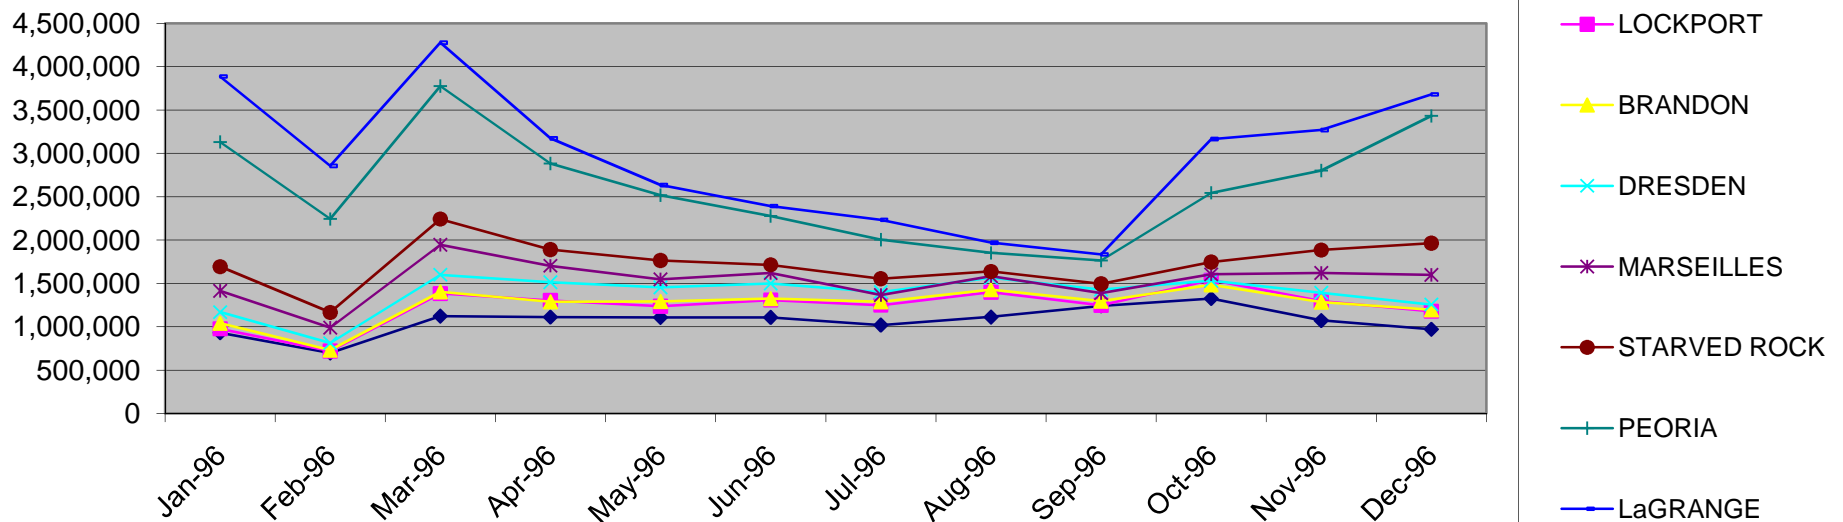

(Source of Information: OMNI, Report 14)

LOCK & DAM	Jan-96	Feb-96	Mar-96	Apr-96	May-96	Jun-96	Jul-96	Aug-96	Sep-96	Oct-96	Nov-96	Dec-96
T.J. O'BRIEN	932,095	699,248	1,124,040	1,112,659	1,108,480	1,110,020	1,019,600	1,113,980	1,242,735	1,327,722	1,074,093	973,230
LOCKPORT	977,224	721,248	1,383,470	1,305,184	1,236,737	1,308,805	1,250,181	1,399,467	1,249,425	1,538,341	1,296,516	1,179,942
BRANDON	1,041,230	732,591	1,402,843	1,289,183	1,292,381	1,325,936	1,287,556	1,428,694	1,294,891	1,485,404	1,284,716	1,197,092
DRESDEN	1,169,548	811,557	1,600,557	1,514,468	1,454,991	1,499,739	1,401,073	1,564,176	1,429,427	1,532,310	1,393,674	1,257,600
MARSEILLES	1,415,341	989,772	1,944,791	1,703,661	1,546,165	1,621,202	1,365,994	1,582,843	1,388,842	1,605,120	1,621,811	1,598,004
STARVED ROCK	1,693,425	1,165,844	2,242,647	1,891,413	1,765,958	1,714,646	1,553,614	1,637,876	1,494,813	1,747,269	1,885,454	1,965,407
PEORIA	3,131,354	2,243,338	3,775,822	2,883,637	2,517,172	2,277,866	2,006,010	1,851,877	1,764,803	2,545,014	2,801,257	3,431,028
LaGRANGE	3,885,648	2,855,299	4,275,821	3,172,669	2,634,201	2,393,397	2,232,338	1,969,902	1,836,304	3,164,556	3,268,893	3,680,872

TOTAL TONNAGE   14,245,865   10,218,897   17,749,991   14,872,874   13,556,085   13,251,611   12,116,366   12,548,815   11,701,240   14,945,736   14,626,414   15,283,175

CY 96 Tonnage by Lock