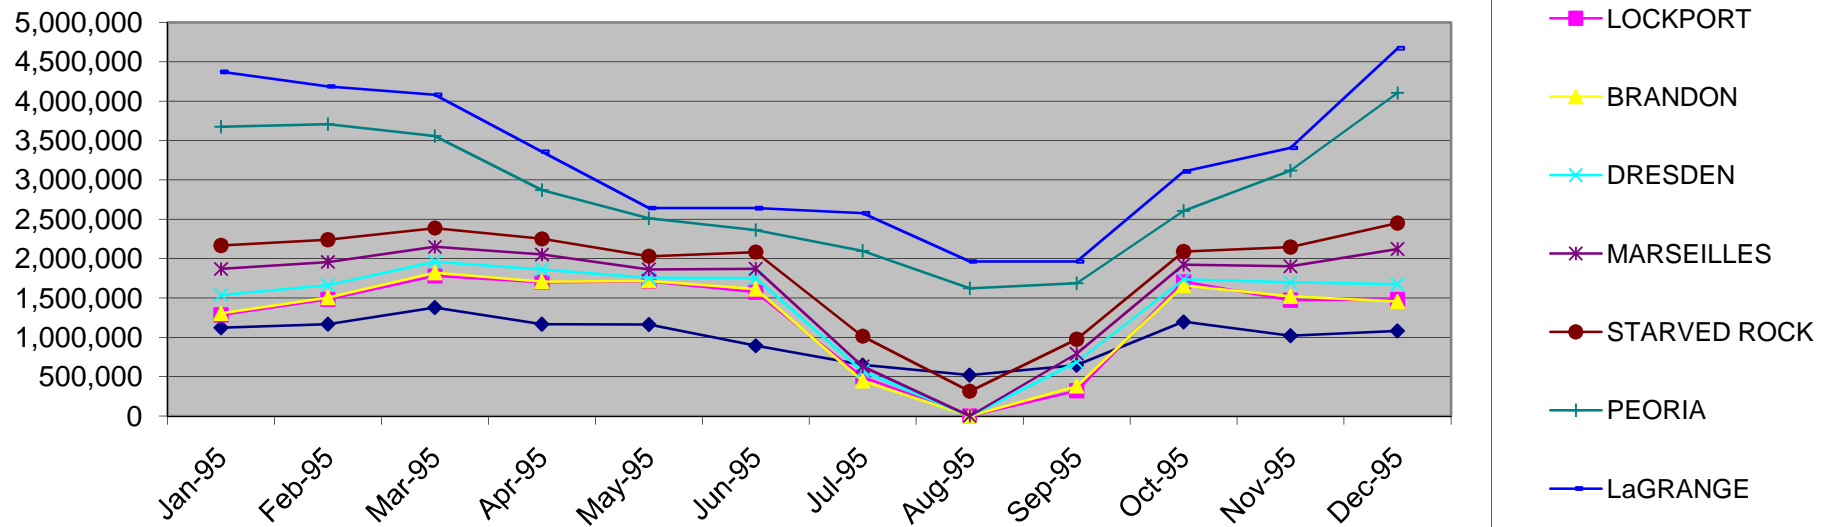

CY 95 Tonnage by Lock

(Source of Information: OMNI, Report 14)

LOCK & DAM	Jan-95	Feb-95	Mar-95	Apr-95	May-95	June-95	Jul-95	Aug-95	Sep-95	Oct-95	Nov-95	Dec-95
T.J. O'BRIEN	1,120,825	1,166,902	1,378,333	1,166,914	1,161,655	892,214	647,717	519,650	645,750	1,196,274	1,019,571	1,081,250
LOCKPORT	1,284,310	1,480,633	1,777,156	1,696,126	1,711,140	1,572,716	492,894	0	318,953	1,703,931	1,470,156	1,478,549
BRANDON	1,301,910	1,500,999	1,820,268	1,706,458	1,715,589	1,610,955	445,374	0	377,754	1,655,615	1,519,056	1,451,908
DRESDEN	1,536,671	1,661,524	1,959,333	1,859,789	1,753,101	1,748,726	566,661	0	683,764	1,735,433	1,695,841	1,671,479
MARSEILLES	1,866,938	1,955,350	2,147,131	2,049,840	1,859,959	1,868,132	629,862	0	789,651	1,921,478	1,899,807	2,121,503
STARVED ROCK	2,164,003	2,237,501	2,386,662	2,248,800	2,028,769	2,081,656	1,012,073	313,125	973,048	2,086,883	2,145,245	2,449,854
PEORIA	3,672,403	3,705,802	3,555,675	2,867,726	2,509,994	2,361,024	2,096,899	1,621,236	1,685,215	2,604,482	3,117,369	4,102,352
LaGRANGE	4,370,596	4,184,820	4,080,210	3,355,926	2,641,443	2,639,142	2,575,943	1,961,011	1,962,905	3,105,784	3,404,342	4,670,831

TOTAL TONNAGE   17,317,656   17,893,531   19,104,768   16,951,579   15,381,650   14,774,565   8,467,423   4,415,022   7,437,040   16,009,880   16,271,387   19,027,726

CY 95 Tonnage by Lock