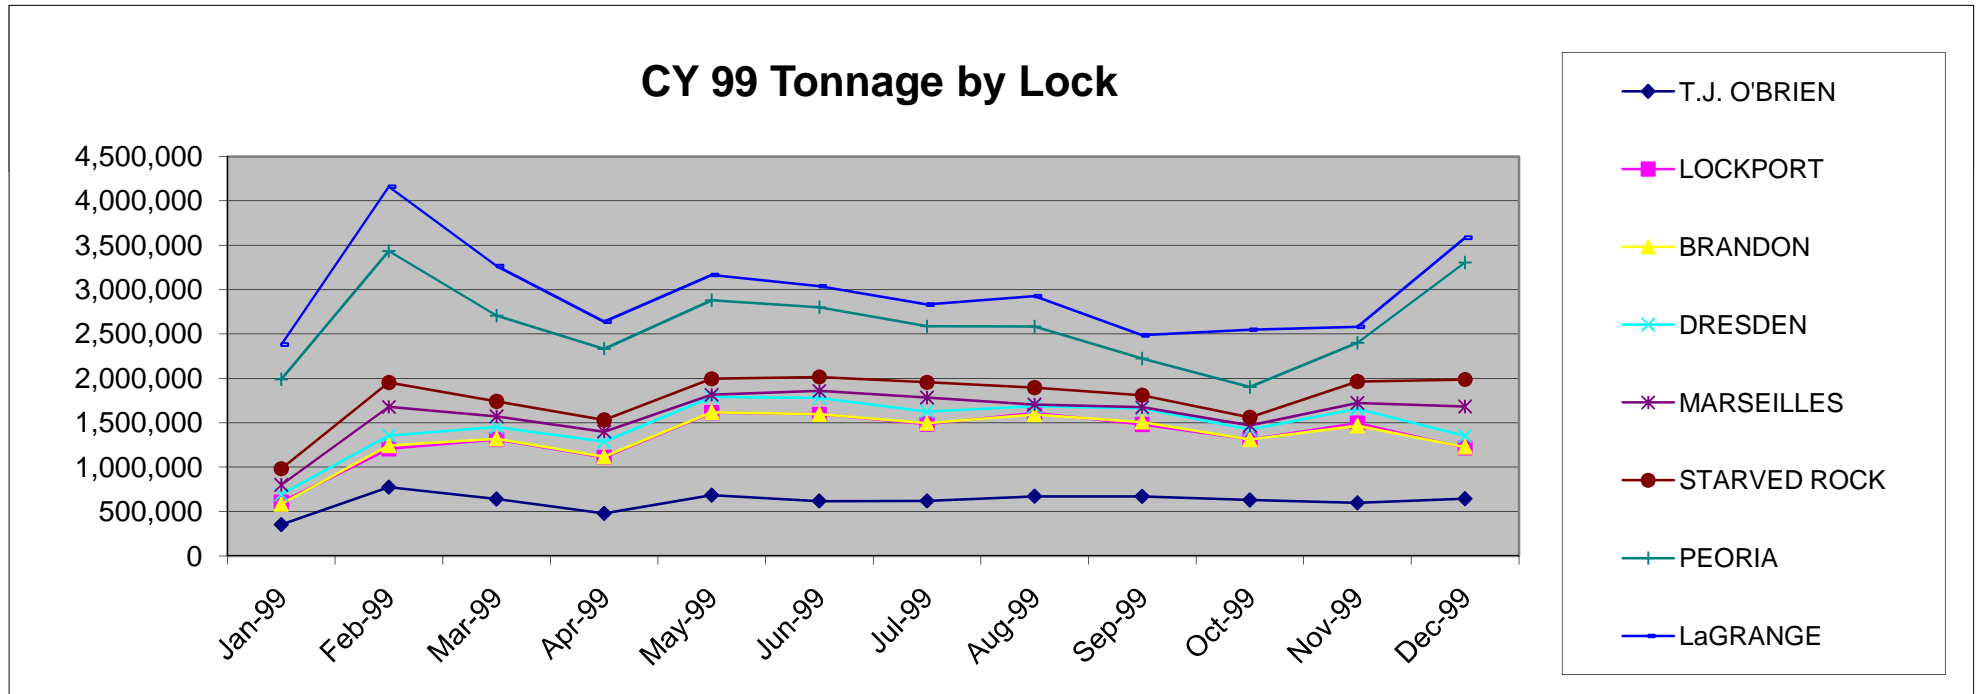

CY 99 Tonnage by Lock

(Source of Information: OMNI, Report 14)

LOCK & DAM	Jan-99	Feb-99	Mar-99	Apr-99	May-99	Jun-99	Jul-99	Aug-99	Sep-99	Oct-99	Nov-99	Dec-99
T.J. O'BRIEN	350,650	773,627	639,634	478,487	683,832	616,828	617,634	670,440	669,855	629,170	597,294	644,058
LOCKPORT	603,634	1,206,261	1,310,361	1,110,507	1,614,336	1,594,471	1,484,759	1,610,308	1,480,706	1,312,641	1,495,789	1,215,791
BRANDON	583,634	1,241,861	1,319,850	1,116,457	1,618,145	1,594,876	1,493,832	1,593,546	1,507,679	1,310,886	1,466,554	1,226,454
DRESDEN	690,236	1,354,451	1,452,081	1,287,583	1,789,650	1,781,662	1,626,117	1,686,707	1,662,227	1,421,863	1,657,646	1,351,117
MARSEILLES	798,223	1,677,371	1,571,804	1,399,472	1,814,597	1,857,775	1,783,553	1,705,398	1,673,652	1,469,169	1,721,880	1,682,944
STARVED ROCK	981,119	1,952,365	1,739,720	1,530,271	1,994,597	2,016,050	1,955,013	1,895,408	1,810,155	1,559,670	1,963,418	1,986,672
PEORIA	1,988,623	3,435,494	2,705,690	2,332,964	2,878,962	2,801,634	2,586,128	2,582,931	2,223,828	1,902,982	2,400,201	3,303,961
LaGRANGE	2,380,093	4,158,883	3,265,865	2,637,337	3,164,262	3,037,746	2,831,068	2,925,434	2,484,855	2,547,956	2,580,015	3,584,337

TOTAL TONNAGE   8,376,212   15,800,313   14,005,005   11,893,078   15,558,381   15,301,042   14,378,104   14,670,172   13,512,957   12,154,337   13,882,797   14,995,334