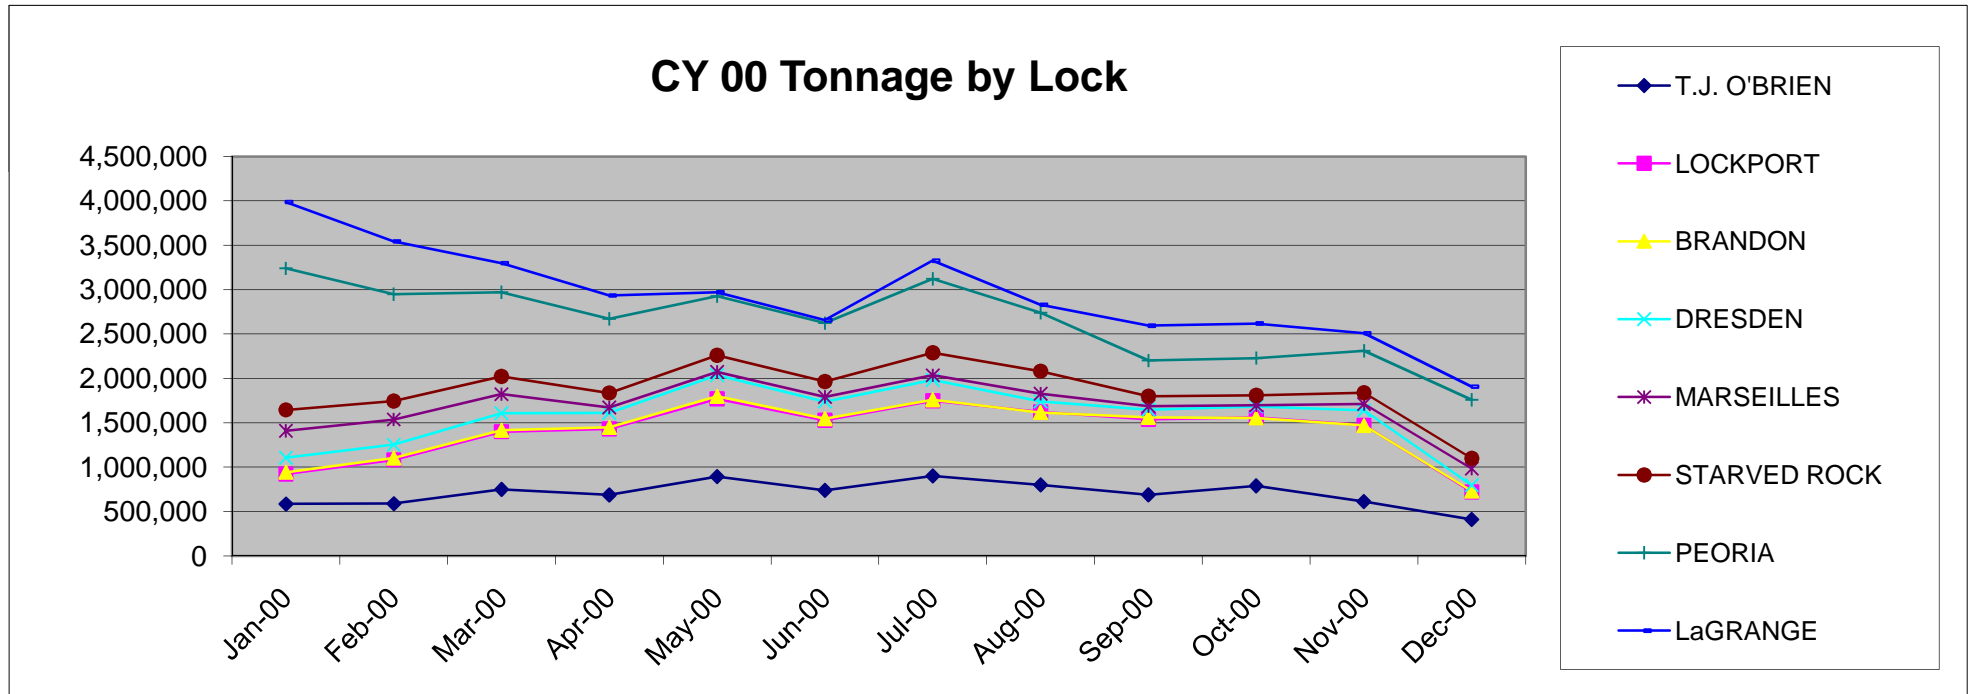

CY 00 Tonnage by Lock

(Source of Information: OMNI, Report 14)

LOCK & DAM	Jan-00	Feb-00	Mar-00	Apr-00	May-00	Jun-00	Jul-00	Aug-00	Sep-00	Oct-00	Nov-00	Dec-00
T.J. O'BRIEN	584,717	588,518	748,300	685,763	891,620	739,181	900,151	798,729	688,720	787,828	612,377	410,271
LOCKPORT	921,990	1,081,910	1,399,392	1,429,580	1,770,147	1,526,935	1,748,621	1,621,248	1,537,499	1,560,519	1,472,022	719,123
BRANDON	941,245	1,102,069	1,416,432	1,447,687	1,798,514	1,545,873	1,758,571	1,615,810	1,560,614	1,554,101	1,469,077	729,891
DRESDEN	1,106,575	1,251,702	1,607,449	1,611,351	2,035,826	1,738,347	1,982,079	1,739,185	1,646,631	1,682,545	1,638,061	795,386
MARSEILLES	1,408,892	1,536,082	1,821,701	1,671,890	2,071,457	1,790,678	2,034,149	1,826,911	1,686,266	1,696,003	1,710,163	983,216
STARVED ROCK	1,644,208	1,744,204	2,021,379	1,835,403	2,258,437	1,962,821	2,287,774	2,080,427	1,799,417	1,807,928	1,838,280	1,097,380
PEORIA	3,238,530	2,948,033	2,969,154	2,670,244	2,926,654	2,622,215	3,120,847	2,738,559	2,200,162	2,228,671	2,309,470	1,758,043
LaGRANGE	3,985,528	3,543,555	3,298,579	2,933,208	2,968,594	2,654,374	3,325,369	2,829,356	2,593,193	2,617,926	2,509,364	1,905,199

TOTAL TONNAGE   13,831,685   13,796,073   15,282,386   14,285,126   16,721,249   14,580,424   17,157,561   15,250,225   13,712,502   13,935,521   13,558,814   8,398,509